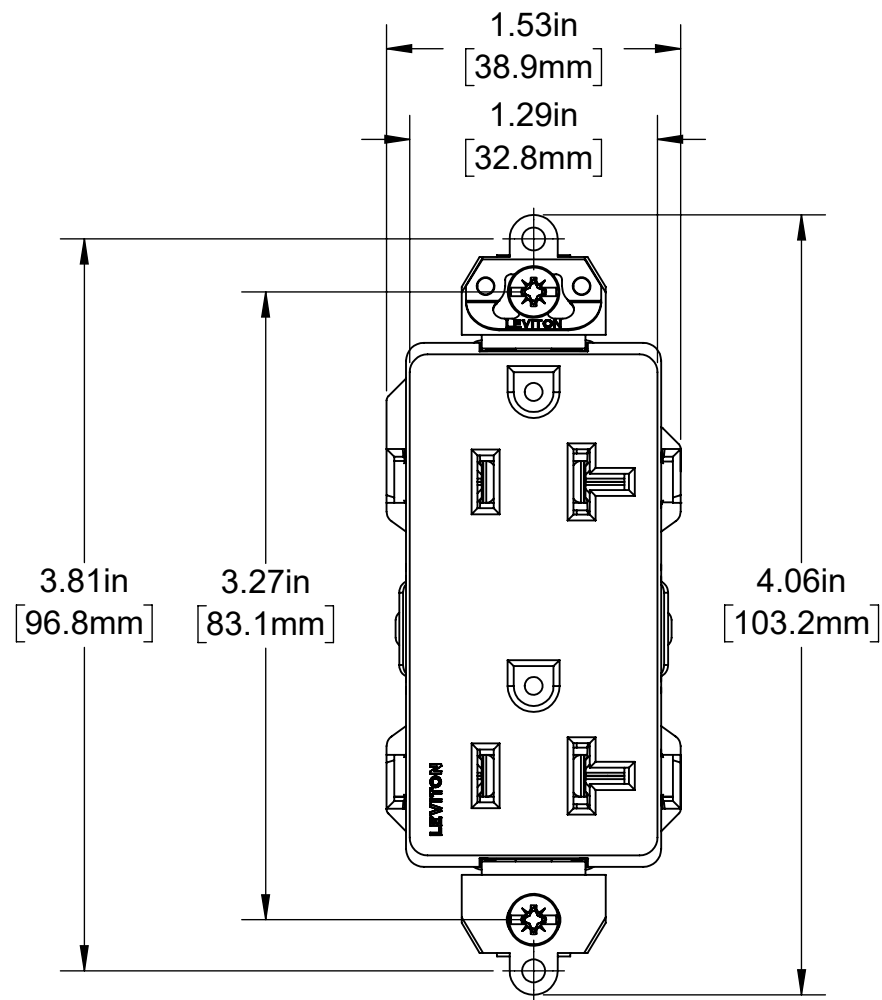

4

3

2

1

B

B

CATALOG # 16362

DECORA PLUS DUPLEX RECEPTACLE,
 2 POLE, 3 WIRE, 20AMP, 125 VOLT
 SELF-GROUNDING, SPEC GRADE,
 NEMA 5-20R

A

A

UNLESS OTHERWISE SPECIFIED: DO NOT SCALE DRAWING. ALL DIMENSIONS ARE IN INCHES. ALL ANGLES ARE IN DEGREES.		LEVITON [®]		
TOLERANCES		TITLE: 20A/125V RECEPTACLE CATALOG DRAWING		
INCH	METRIC	DWG NO. CATSTD-16362-000-D01		
.XX ± .01 .XXX ± .005	.X ± .2 mm .XX ± .1 mm			
ANGLES: ± 1/2°		SIZE	SCALE: 1:1	SHEET 1 OF 1
THIRD ANGLE PROJECTION		B	Copyright 2020. Unpublished. All Rights Reserved.	REV 1
ALL PRINTED COPIES ARE UNCONTROLLED				