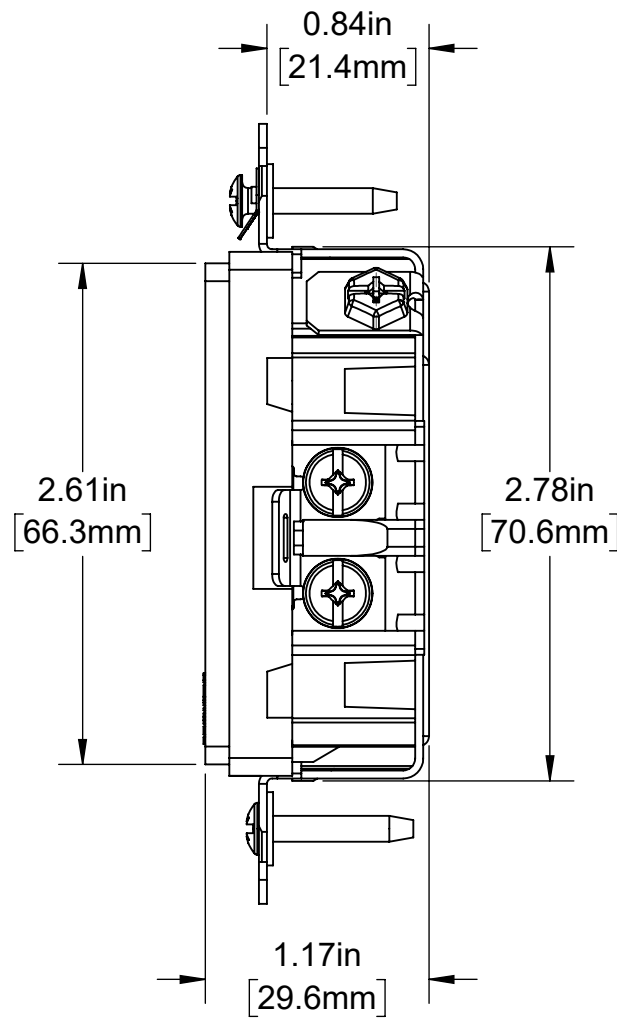

4

3

2

1

B

B

CATALOG # 16362

DECORA PLUS DUPLEX RECEPTACLE,
 2 POLE, 3 WIRE, 20AMP, 125 VOLT
 SELF-GROUNDING, SPEC GRADE,
 NEMA 5-20R

A

A

UNLESS OTHERWISE SPECIFIED: DO NOT SCALE DRAWING. ALL DIMENSIONS ARE IN INCHES. ALL ANGLES ARE IN DEGREES.		LEVITON [®]		
TOLERANCES		TITLE: 20A/125V RECEPTACLE CATALOG DRAWING		
INCH	METRIC	DWG NO. CATSTD-16362-000-D01		
.XX ± .01 .XXX ± .005	.X ± .2 mm .XX ± .1 mm			
ANGLES: ± 1/2°		SIZE	SCALE: 1:1	SHEET 1 OF 1
THIRD ANGLE PROJECTION		B	Copyright 2020. Unpublished. All Rights Reserved.	REV 1
ALL PRINTED COPIES ARE UNCONTROLLED				

4

3

2

1